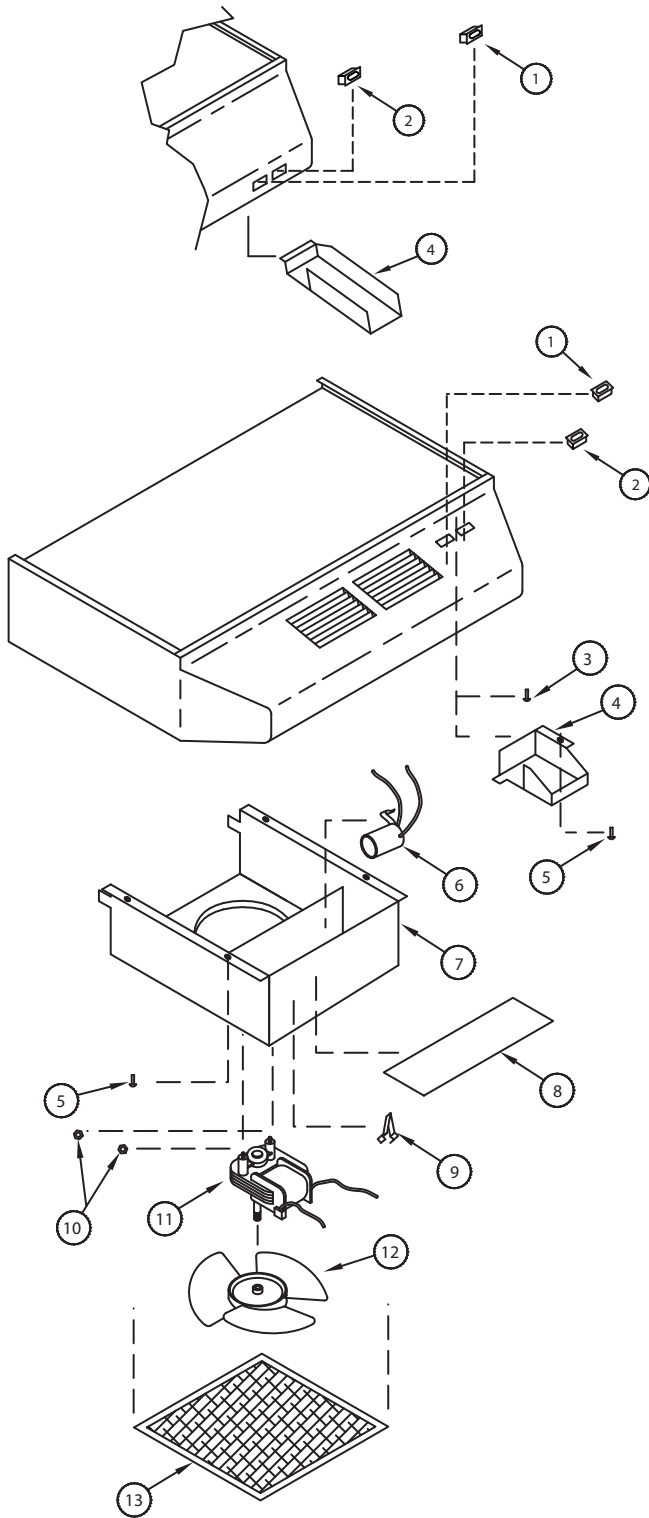

120 VAC. MODEL 'PD' DUCTLESS (2) SPEED RANGE HOOD

Item	Qty	Part #	Description
1	1	BL0108-00	Black Lamp Switch (small style rocker)
		BL0816-00	White Lamp Switch (small style rocker)
		BL1196-00	Black Lamp Switch (large style rocker)
		BL1197-00	White Lamp Switch (large style rocker)
2	1	BL0108-00	Black 1 Speed Fan (small style rocker)
		BL0816-00	White 1 Speed Fan (small style rocker)
		BL1194-00	Black 1 Speed Fan (large style rocker)
		BL1195-00	White 1 Speed Fan (large style rocker)
		BL0117-00	Black 2 Speed Fan (small style rocker)
		BL0123-00	White 2 Speed Fan (small style rocker)
		BL1198-00	Black 2 Speed Fan (large style rocker)
		BL1199-00	White 2 Speed Fan (large style rocker)
3	1	C0120-00	Green Ground Screw
4	1	CA0461-02	Wiring Cover (rocker switches in nose top)
		CD0289-00	Wiring Cover (rocker switches in nose front)
5	5	C0119-00	#8 Sheet Metal Screw*
6	1	VD0282-00	Lamp Socket
7	1	Consult Factory	Blower Housing (complete)
8	1	BCC0179-00	Lamp Lens
9	1	BCC0245-00	Filter/Lens Retainer
10	2	C0159-00	#8-32 Hex Nut
11	1	BVD0278-00	Motor
12	1	BCD0409-00	Fan Prop
13	1	BCC0248-00	Charcoal Filter