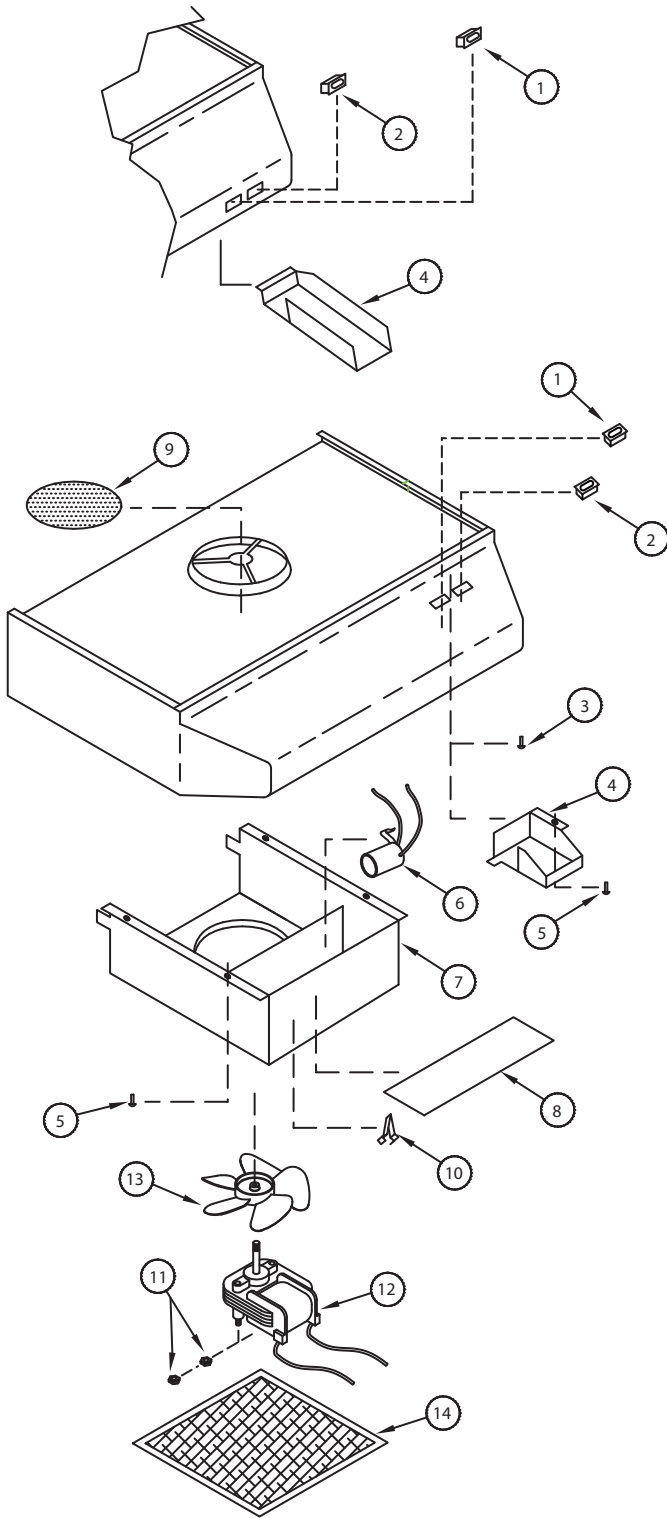

# 120 VAC. MODEL 'PR' (1) SPEED RANGE HOOD

Item	Qty	Part #	Description
1	1	BL0108-00	Black Lamp Switch (small style rocker)
		BL0816-00	White Lamp Switch (small style rocker)
		BL1196-00	Black Lamp Switch (large style rocker)
		BL1197-00	White Lamp Switch (large style rocker)
2	1	BL0108-00	Black 1 Speed Fan (small style rocker)
		BL0816-00	White 1 Speed Fan (small style rocker)
		BL1194-00	Black 1 Speed Fan (large style rocker)
		BL1195-00	White 1 Speed Fan (large style rocker)
		BL0117-00	Black 2 Speed Fan (small style rocker)
		BL0123-00	White 2 Speed Fan (small style rocker)
		BL1198-00	Black 2 Speed Fan (large style rocker)
		BL1199-00	White 2 Speed Fan (large style rocker)
3	1	C0120-00	Green Ground Screw
4	1	CA0461-02	Wiring Cover (rocker switches in nose top)
		CD0289-00	Wiring Cover (rocker switches in nose front)
5	5	C0119-00	#8 Sheet Metal Screw*
6	1	VD0282-00	Lamp Socket
7	1	Consult Factory	Blower Housing (complete)
8	1	BCC0179-00	Lamp Lens
9	1	VA0478-02	Foam Damper
10	1	BCC0245-00	Filter/Lens Retainer
11	2	C0159-00	#8-32 Hex Nut
12	1	BVD0276-00	100 CFM Rangehood Motor
13	1	BCD0311-00	Fan Prop
14	1	BCC0246-00	Filter