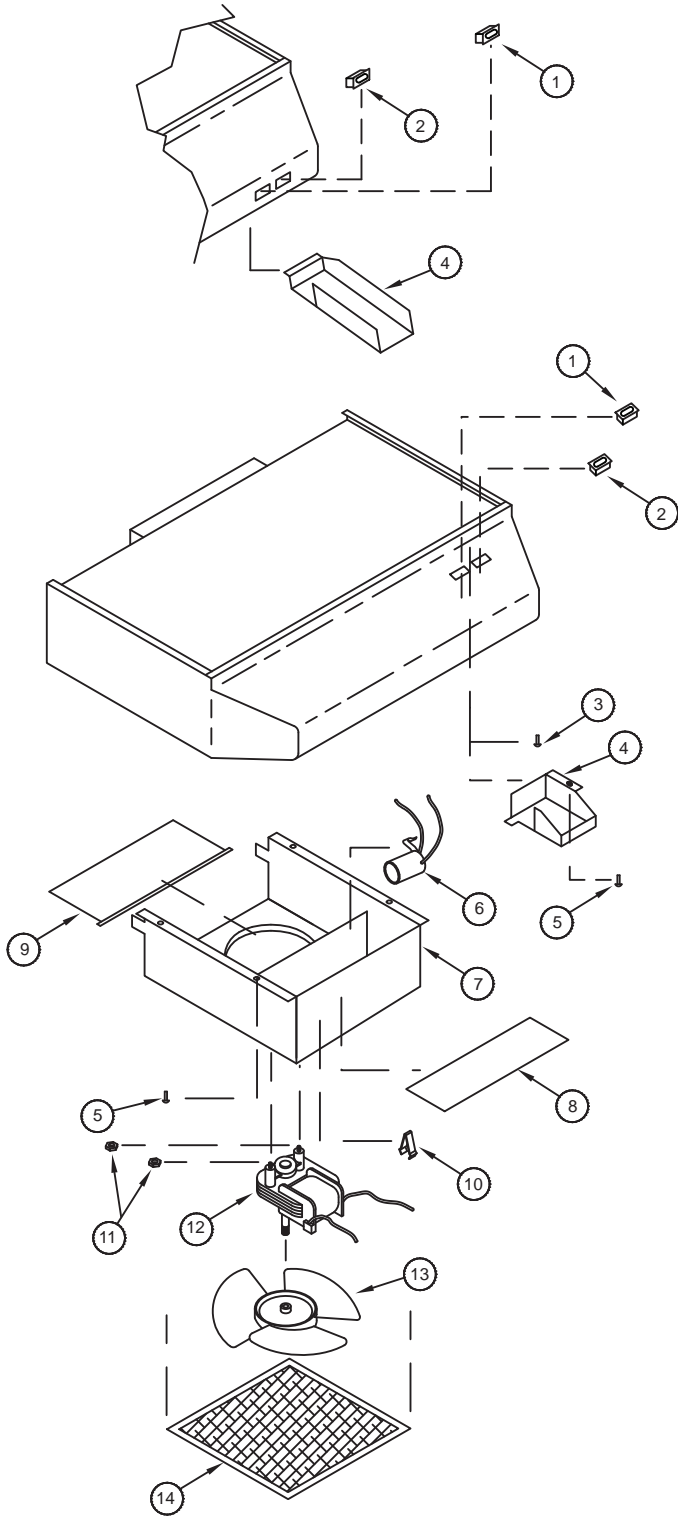

120 VAC. MODEL 'PH' (1) SPEED RANGE HOOD

Item	Qty	Part #	Description
1	1	BL0108-00	Black Lamp Switch (small style rocker)
		BL0816-00	White Lamp Switch (small style rocker)
		BL1196-00	Black Lamp Switch (large style rocker)
		BL1197-00	White Lamp Switch (large style rocker)
2	1	BL0108-00	Black 1 Speed Fan (small style rocker)
		BL0816-00	White 1 Speed Fan (small style rocker)
		BL1194-00	Black 1 Speed Fan (large style rocker)
		BL1195-00	White 1 Speed Fan (large style rocker)
		BL0117-00	Black 2 Speed Fan (small style rocker)
		BL0123-00	White 2 Speed Fan (small style rocker)
		BL1198-00	Black 2 Speed Fan (large style rocker)
		BL1199-00	White 2 Speed Fan (large style rocker)
3	1	C0120-00	Green Ground Screw
4	1	CA0461-02	Wiring Cover (rocker switches in nose top)
		CD0289-00	Wiring Cover (rocker switches in nose front)
5	5	C0119-00	#8 Sheet Metal Screw*
6	1	VD0282-00	Lamp Socket
7	1	Consult Factory	Blower Housing (complete)
8	1	BCC0179-00	Lamp Lens
9	1	BCA0472-00	Plastic Damper
10	1	BCC0245-00	Filter/Lens Retainer
11	2	C0159-00	#8-32 Hex Nut
12	1	BCD0190-00	50 CFM Rangehood Motor
		BVD0276-00	100 CFM Rangehood Motor
13	1	BCD0409-00	Fan Prop
14	1	BCC0246-00	Filter