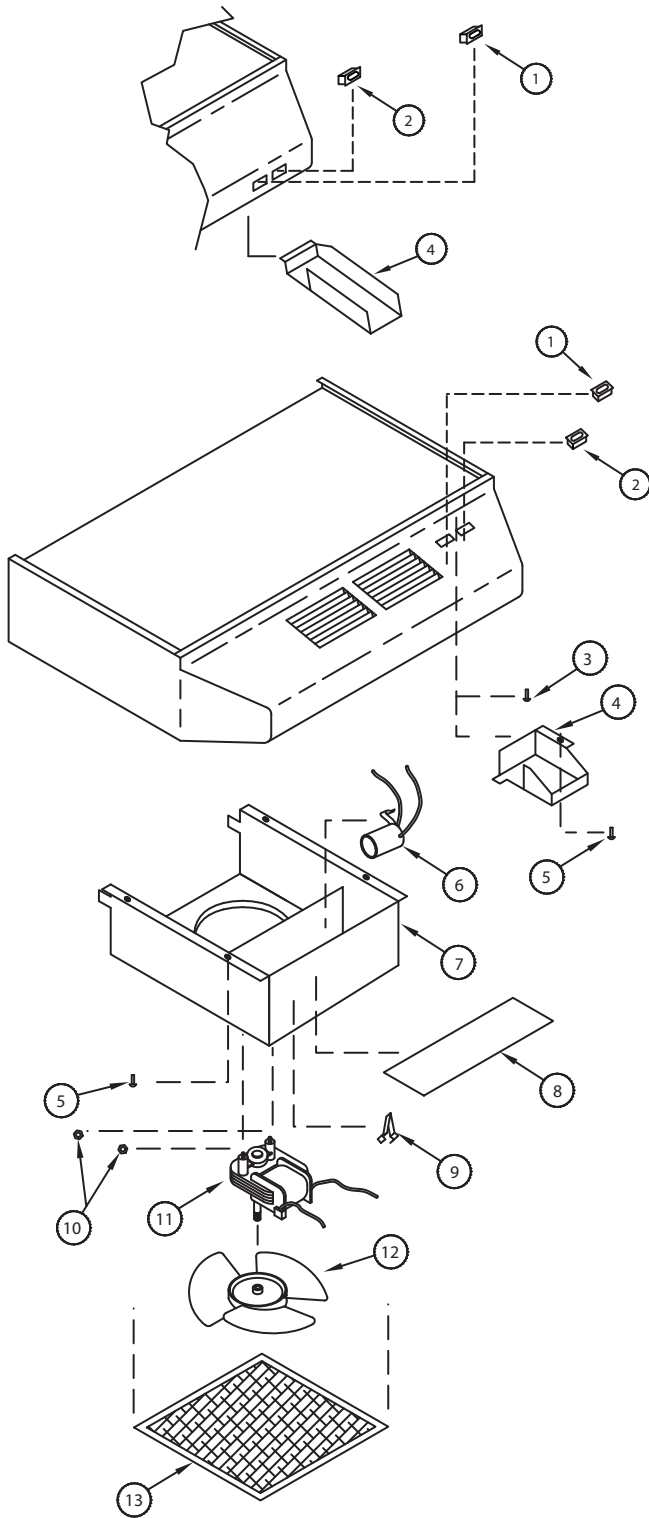

# 120 VAC. MODEL 'PD' DUCTLESS (2) SPEED RANGE HOOD

Item	Qty	Part #	Description
1	1	BL0108-00	Black Lamp Switch (small style rocker)
		BL0816-00	White Lamp Switch (small style rocker)
		BL1196-00	Black Lamp Switch (large style rocker)
		BL1197-00	White Lamp Switch (large style rocker)
2	1	BL0108-00	Black 1 Speed Fan (small style rocker)
		BL0816-00	White 1 Speed Fan (small style rocker)
		BL1194-00	Black 1 Speed Fan (large style rocker)
		BL1195-00	White 1 Speed Fan (large style rocker)
		BL0117-00	Black 2 Speed Fan (small style rocker)
		BL0123-00	White 2 Speed Fan (small style rocker)
		BL1198-00	Black 2 Speed Fan (large style rocker)
		BL1199-00	White 2 Speed Fan (large style rocker)
3	1	C0120-00	Green Ground Screw
4	1	CA0461-02	Wiring Cover (rocker switches in nose top)
		CD0289-00	Wiring Cover (rocker switches in nose front)
5	5	C0119-00	#8 Sheet Metal Screw*
6	1	VD0282-00	Lamp Socket
7	1	Consult Factory	Blower Housing (complete)
8	1	BCC0179-00	Lamp Lens
9	1	BCC0245-00	Filter/Lens Retainer
10	2	C0159-00	#8-32 Hex Nut
11	1	BVD0278-00	Motor
12	1	BCD0409-00	Fan Prop
13	1	BCC0248-00	Charcoal Filter